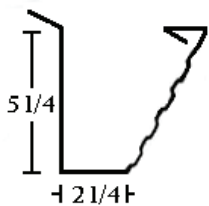

Bonderized Gutter

OG (K style)

- 4"
- 5"
- 6"
- 7"
- 8"

PLAIN FASCIA

- 5 1/4"
- 7 1/4"
- Tile*

DECCO FASCIA

- 5 1/4"
- 7 1/4"
- Tile*

CURVED FASCIA

- 5 1/4"
- 7 1/4"
- Tile*

- Bonderized is a phosphate coating over 26 ga. galvanized steel that makes it easy to paint

- Available in 25 foot lengths

- Custom gutter available in all of our materials:
Copper
Painted Aluminum
Painted Steel
Bonderized
Zinc