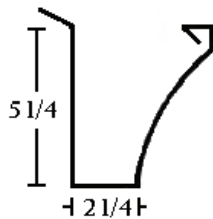

Bonderized Gutter

OG (K style)

- 4"
- 5"
- 6"
- 7"
- 8"

PLAIN FASCIA

- 5 1/4"
- 7 1/4"
- Tile*

DECCO FASCIA

- 5 1/4"
- 7 1/4"
- Tile*

CURVED FASCIA

- 5 1/4"
- 7 1/4"
- Tile*

- Bonderized is a phosphate coating over 26 ga. galvanized steel that makes it easy to paint

- Available in 25 foot lengths

- Custom gutter available in all of our materials:
Copper
Painted Aluminum
Painted Steel
Bonderized
Zinc