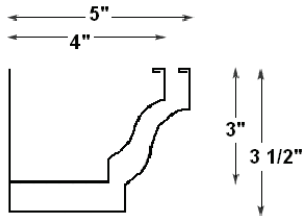

Bonderized Gutter

OG (K style)

- 4"
- 5"
- 6"
- 7"
- 8"

PLAIN FASCIA

- 5 1/4"
- 7 1/4"
- Tile*

DECCO FASCIA

- 5 1/4"
- 7 1/4"
- Tile*

CURVED FASCIA

- 5 1/4"
- 7 1/4"
- Tile*

- Bonderized is a phosphate coating over 26 ga. galvanized steel that makes it easy to paint

- Available in 25 foot lengths

- Custom gutter available in all of our materials:
Copper
Painted Aluminum
Painted Steel
Bonderized
Zinc