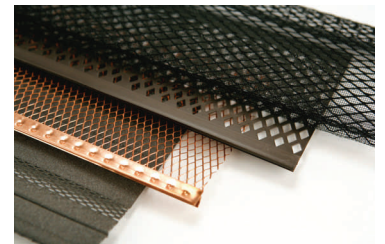

Bonderized Gutter

OG (K style)

- 4"
- 5"
- 6"
- 7"
- 8"

PLAIN FASCIA

- 5 1/4"
- 7 1/4"
- Tile*

DECCO FASCIA

- 5 1/4"
- 7 1/4"
- Tile*

CURVED FASCIA

- 5 1/4"
- 7 1/4"
- Tile*

- Bonderized is a phosphate coating over 26 ga. galvanized steel that makes it easy to paint

- Available in 25 foot lengths

- Custom gutter available in all of our materials:
Copper
Painted Aluminum
Painted Steel
Bonderized
Zinc

Ask about our
Gutter Accessories!

Leafguards

Rain Chains

CALL TODAY FOR PRICING!

1-888-331-2233

* Tile gutter is used to hide the front of a tile roof; the front is higher than the back