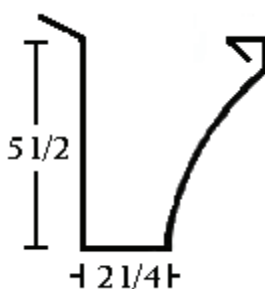

Seamless Gutter

FASCIAS

Double Bead

- Painted Aluminum 5 1/2"
- Painted Steel 5 1/2", 7 1/2"
- Copper 5"

Curved

- Painted Aluminum 5 1/2"
- Copper 5 1/2"

Single Bead

- Painted Steel 5 1/2", 7 1/2"
- Painted Aluminum 5 1/2"
- Copper 5 1/2"

OG (K style)

- 5"
- 6"
- Painted Aluminum
- Painted Steel
- Copper

- 5"
- 6"
- Painted Aluminum
- Painted Steel
- Copper

We also offer:

- 21' length Custom Gutter
- Radius O.G.
- Custom Colors

****Ask to see our Color Chart****