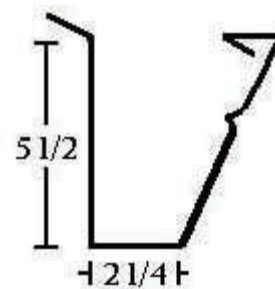

Seamless Gutter

FASCIAS

Double Bead

- Painted Aluminum 5 1/2"
- Painted Steel 5 1/2", 7 1/2"
- Copper 5"

Curved

- Painted Aluminum 5 1/2"
- Copper 5 1/2"

Single Bead

- Painted Steel 5 1/2", 7 1/2"
- Painted Aluminum 5 1/2"
- Copper 5 1/2"

OG (K style)

- 5"
- 6"
- Painted Aluminum
- Painted Steel
- Copper

- 5"
- 6"
- Painted Aluminum
- Painted Steel
- Copper

We also offer:

- 21' length Custom Gutter
- Radius O.G.
- Custom Colors

****Ask to see our Color Chart****