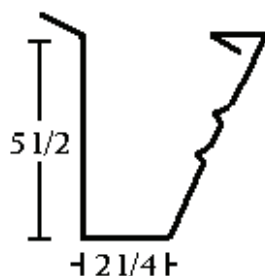

Seamless Gutter

FASCIAS

Double Bead

- Painted Aluminum 5 1/2"
- Painted Steel 5 1/2", 7 1/2"
- Copper 5"

Curved

- Painted Aluminum 5 1/2"
- Copper 5 1/2"

Single Bead

- Painted Steel 5 1/2", 7 1/2"
- Painted Aluminum 5 1/2"
- Copper 5 1/2"

OG (K style)

- 5"
- 6"
- Painted Aluminum
- Painted Steel
- Copper

- 5"
- 6"
- Painted Aluminum
- Painted Steel
- Copper

We also offer:

- 21' length Custom Gutter
- Radius O.G.
- Custom Colors

****Ask to see our Color Chart****