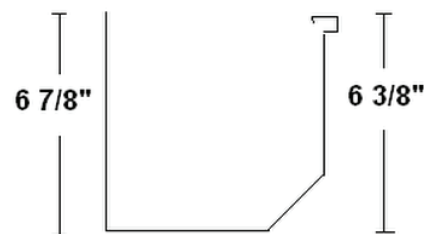

Seamless Gutter

FASCIAS

Double Bead

- Painted Aluminum 5 1/2"
- Painted Steel 5 1/2", 7 1/2"
- Copper 5"

Curved

- Painted Aluminum 5 1/2"
- Copper 5 1/2"

Single Bead

- Painted Steel 5 1/2", 7 1/2"
- Painted Aluminum 5 1/2"
- Copper 5 1/2"

OG (K style)

- 5"
- 6"
- Painted Aluminum
- Painted Steel
- Copper

- 5"
- 6"
- Painted Aluminum
- Painted Steel
- Copper

We also offer:

- 21' length Custom Gutter
- Radius O.G.
- Custom Colors

****Ask to see our Color Chart****

HALF ROUND

- Painted Aluminum
- Copper

BOX

- Painted Steel

**CALL TODAY FOR PRICING!
1-888-331-2233**