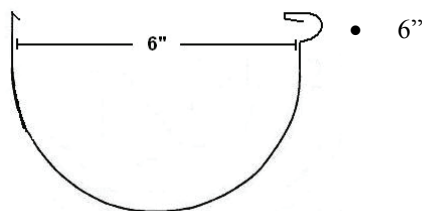

HALF ROUND

- Painted Aluminum
- Copper