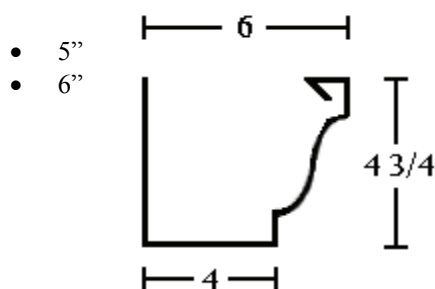

Seamless Gutter

FASCIAS

Double Bead

- Painted Aluminum 5 1/2"
- Painted Steel 5 1/2", 7 1/2"
- Copper 5"

Curved

- Painted Aluminum 5 1/2"
- Copper 5 1/2"

Single Bead

- Painted Steel 5 1/2", 7 1/2"
- Painted Aluminum 5 1/2"
- Copper 5 1/2"

OG (K style)

- 5"
- 6"
- Painted Aluminum
- Painted Steel
- Copper

- 5"
- 6"
- Painted Aluminum
- Painted Steel
- Copper

We also offer:

- 21' length Custom Gutter
- Radius O.G.
- Custom Colors

****Ask to see our Color Chart****