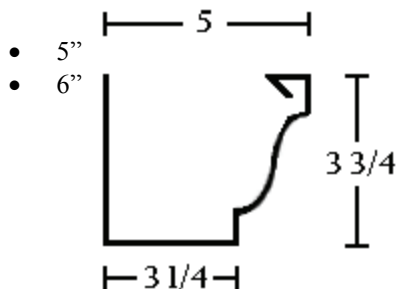

Seamless Gutter

FASCIAS

Double Bead

- Painted Aluminum 5 1/2"
- Painted Steel 5 1/2", 7 1/2"
- Copper 5"

Curved

- Painted Aluminum 5 1/2"
- Copper 5 1/2"

Single Bead

- Painted Steel 5 1/2", 7 1/2"
- Painted Aluminum 5 1/2"
- Copper 5 1/2"

OG (K style)

- 5"
- 6"
- Painted Aluminum
- Painted Steel
- Copper

- 5"
- 6"
- Painted Aluminum
- Painted Steel
- Copper

We also offer:

- 21' length Custom Gutter
- Radius O.G.
- Custom Colors

****Ask to see our Color Chart****